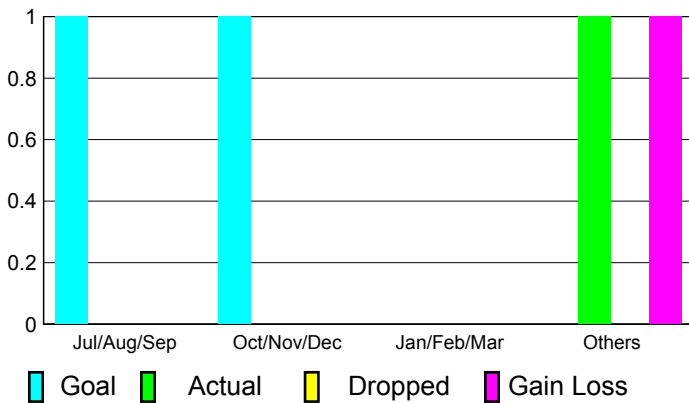

2010-2011 GMT Reports for District (or Undistricted) **District 331 C**

GMT: **Shinobu Goto**

Location: **JAPAN**

GMT CA: **5**

CLUBS

Club Results
2010-2011

Clubs
2009-2010

Month	New Club Goal	Actual New Clubs	Actual Dropped Clubs	Gain/Loss of Clubs	Gain/Loss of Clubs
Jul/Aug/Sep	1	0	0	0	0
Oct/Nov/Dec	1	0	0	0	0
Jan/Feb/Mar	0	0	0	0	0
Apr/May/Jun	0	1	0	1	0
Totals	2	1	0	1	0

Club Results 2010-2011

Goal, New, Dropped, Gain/Loss

Comparison of Club Gain/Loss

Current Year Compared to the Previous Year

YTD Status Quo Clubs 2010-2011

Status Quo Clubs Compared to Status Quo Members

MEMBERSHIP