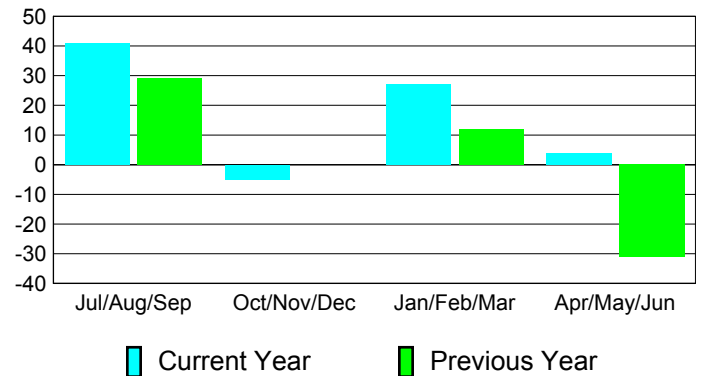

Membership Results
2010-2011

Membership
2009-2010

Month	Net Memb Goal	Actual New Memb	Actual Dropped Memb	Gain/Loss of Memb	Gain/Loss of Memb
Jul/Aug/Sep	40	66	-25	41	29
Oct/Nov/Dec	85	37	-42	-5	0
Jan/Feb/Mar	5	62	-35	27	12
Apr/May/Jun	-30	73	-69	4	-31
Totals	100	238	-171	67	10

Membership Results 2010-2011

Goal, New, Dropped, Gain/Loss

Comparison of Membership Gain/Loss

Current Year Compared to the Previous Year

Gender Comparison 2010-2011

Jul/Aug/Sep

Oct/Nov/Dec

Jan/Feb/Mar